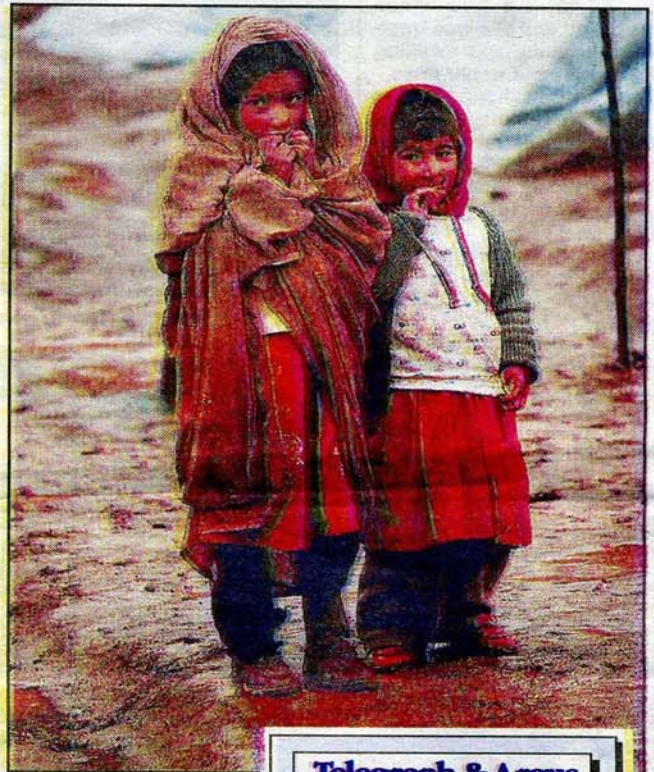

SHELTER: Thuri Park, Muzaffarabad, Pakistan, above, which was lashed by snow and rain to further demoralise survivors of the October quake. Below, two rain-soaked girls at the Ghari Dupatta refugee camp. Inset, HRF's Yousaf Razaq

Meat to give aid to 'tent village'

by **SUNITA BHATTI**

T&A Reporter

Survivors of the devastating South Asia earthquake will receive meat from the qurbani sacrifice – thanks to donations to the Bradford-based Human Relief Foundation.

The charity will distribute the equivalent of 1,760kgs of beef and lamb to people living in the tent village set up in the district of Muzaffarabad.

Qurbani is a religious practice performed at Eid-ul-Adha involving the sacrifice of an animal, usually a sheep, goat or cow which is distributed to the needy in a community.

The tent village at Muzaffarabad – called Thuri Park – is now home to 2,116 people whose homes have been destroyed by the earthquake or who have lost family members.

Yousaf Razaq, project co-ordinator for HRF which has its offices at Claremont in Great Horton, said 5kgs of meat was to be distributed to each tent, which he expected to last between two and four weeks.